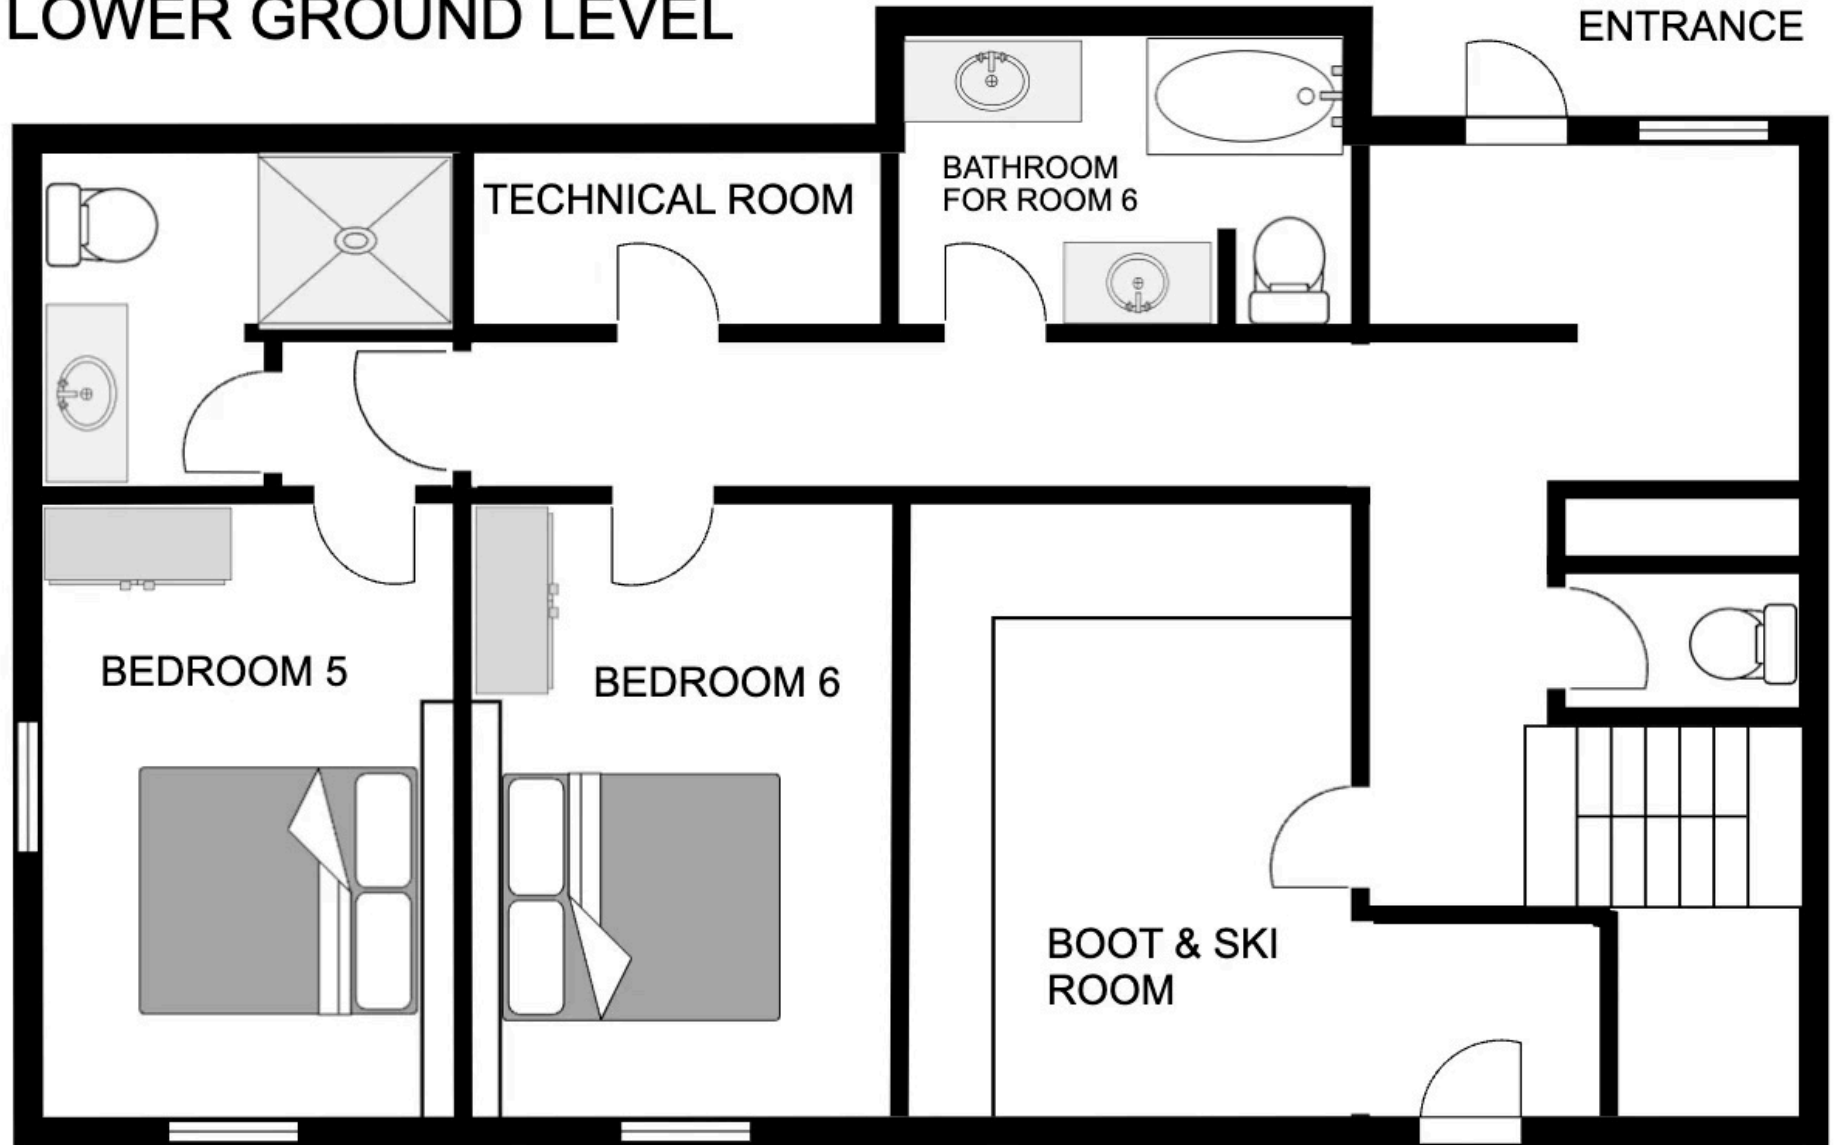

LOWER GROUND LEVEL

← BALCONY & SKI ACCESS

GROUND LEVEL

KITCHEN

TV AREA / SNUG

BEDROOM 4

1.22

BARREL SAUNA

JACUZZI

BALCONY

TOP FLOOR

BALCONY

BEDROOM 2

BEDROOM 3

BEDROOM 1

DOUBLE HEIGHT CEILING

BALCONY