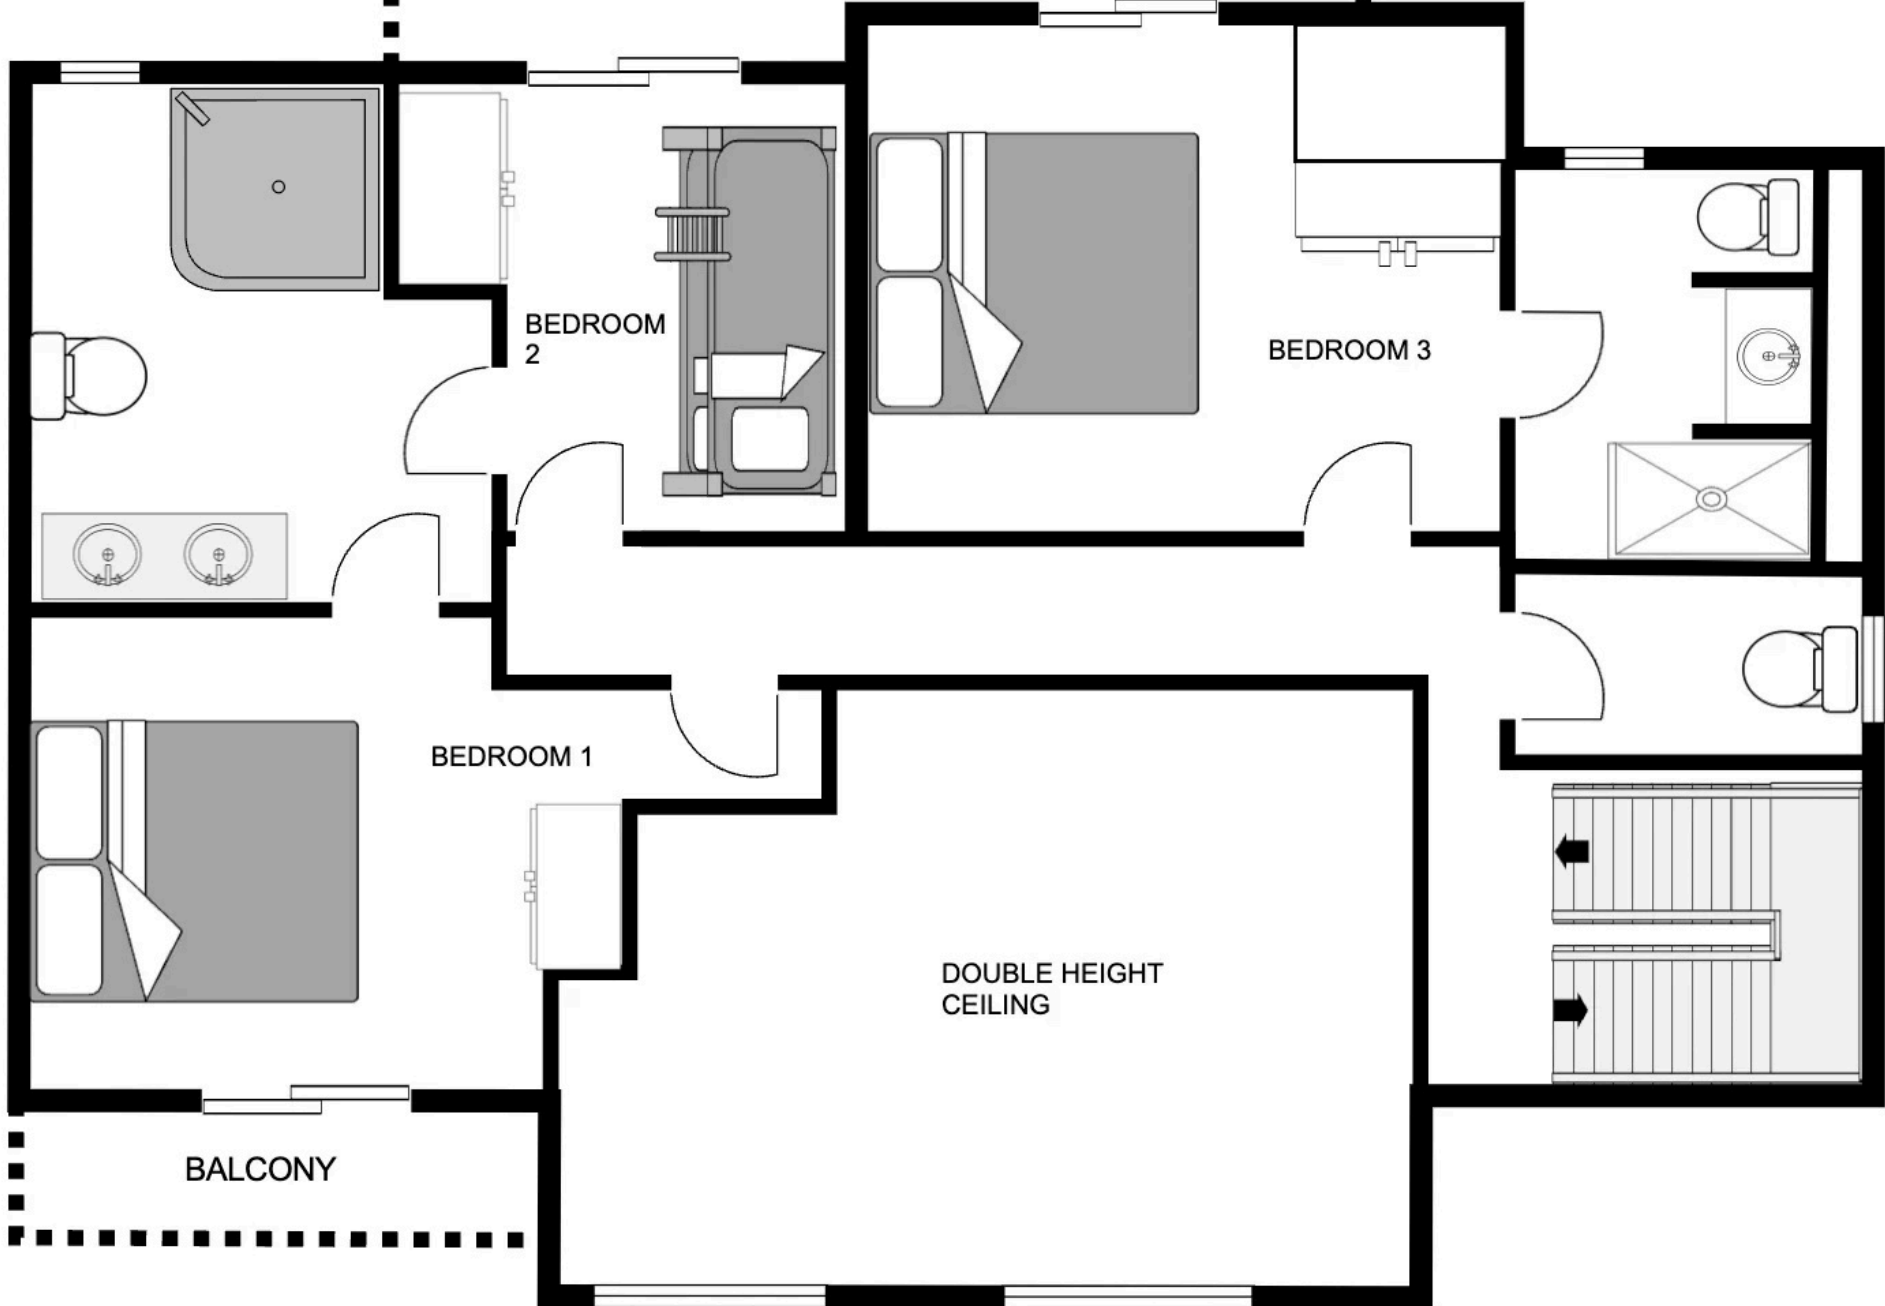

LOWER GROUND LEVEL

← BALCONY & SKI ACCESS

GROUND LEVEL

KITCHEN

TV AREA / SNUG

BEDROOM 4

1.22

BARREL SAUNA

JACUZZI

BALCONY

TOP FLOOR

BALCONY

BEDROOM 2

BEDROOM 3

BEDROOM 1

DOUBLE HEIGHT CEILING

BALCONY