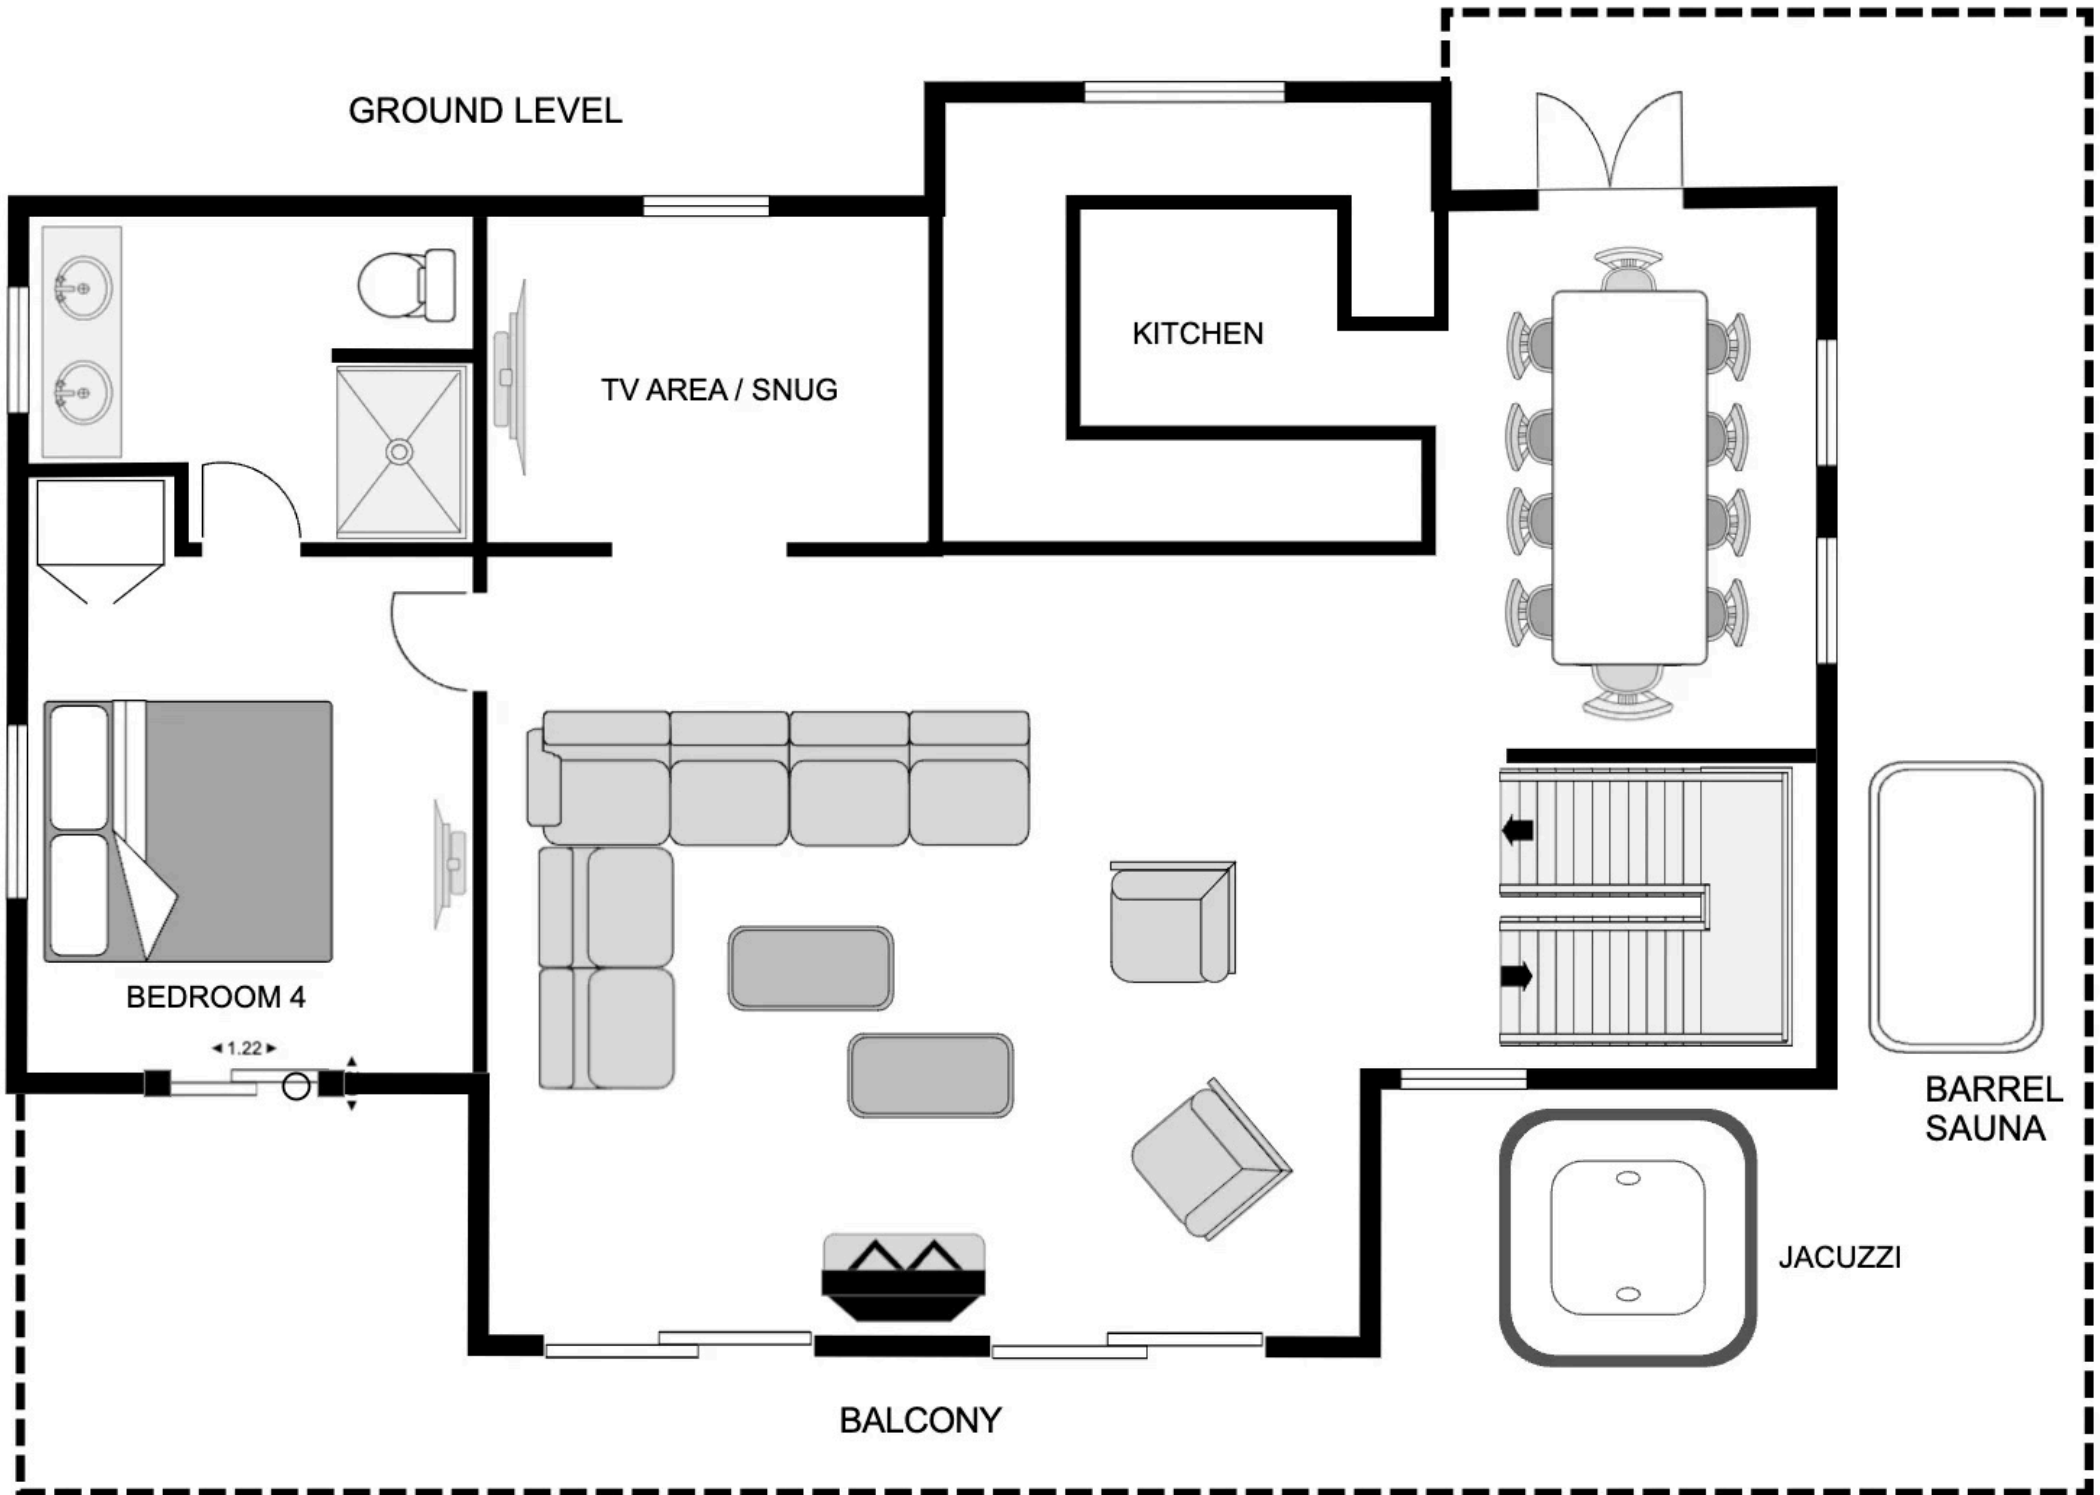

LOWER GROUND LEVEL

← BALCONY & SKI ACCESS

GROUND LEVEL

KITCHEN

TV AREA / SNUG

BEDROOM 4

1.22

BARREL SAUNA

JACUZZI

BALCONY

TOP FLOOR

BALCONY

BEDROOM 2

BEDROOM 3

BEDROOM 1

DOUBLE HEIGHT CEILING

BALCONY